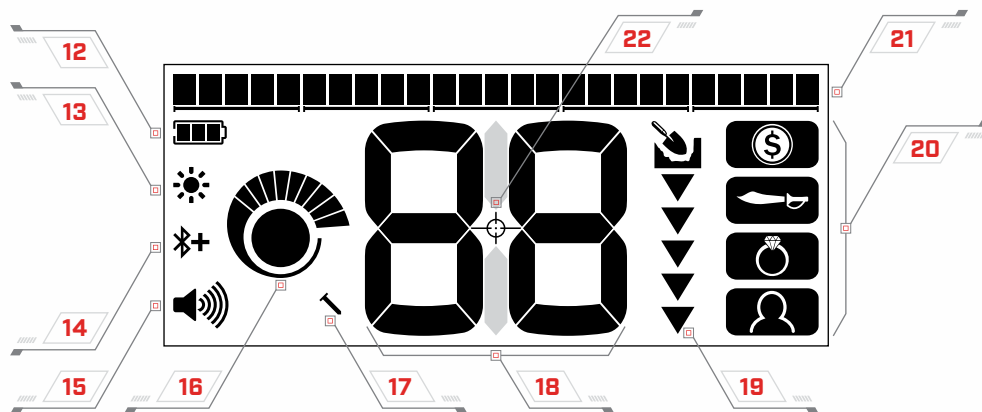

MGA KONTROL

MGA KONTROL

- | | |
|--------------------------|--------------------------------|
| 1 BACKLIGHT ON/OFF (540) | 7 ACCEPT/REJECT |
| 2 POWER ON/OFF | 8 DISCRIMINATION PATTERN EDIT |
| 3 VOLUME ADJUST | 9 SEARCH MODE |
| 4 ALL METAL* | 10 BLUETOOTH ON/OFF (540) |
| 5 PINPOINT | 11 TARGET IDENTIFICATION GUIDE |
| 6 SENSITIVITY ADJUST | |

DISPLAY

- | | |
|------------------------------|---------------------------------|
| 12 BATTERY LEVEL | 18 TARGET IDENTIFICATION NUMBER |
| 13 BACKLIGHT INDICATOR (540) | 19 DEPTH GAUGE |
| 14 BLUETOOTH ON/OFF (540) | 20 SEARCH MODES |
| 15 VOLUME LEVEL | 21 DISCRIMINATION SEGMENTS |
| 16 SENSITIVITY LEVEL | 22 PINPOINT INDICATOR |
| 17 IRON BIAS INDICATOR | |