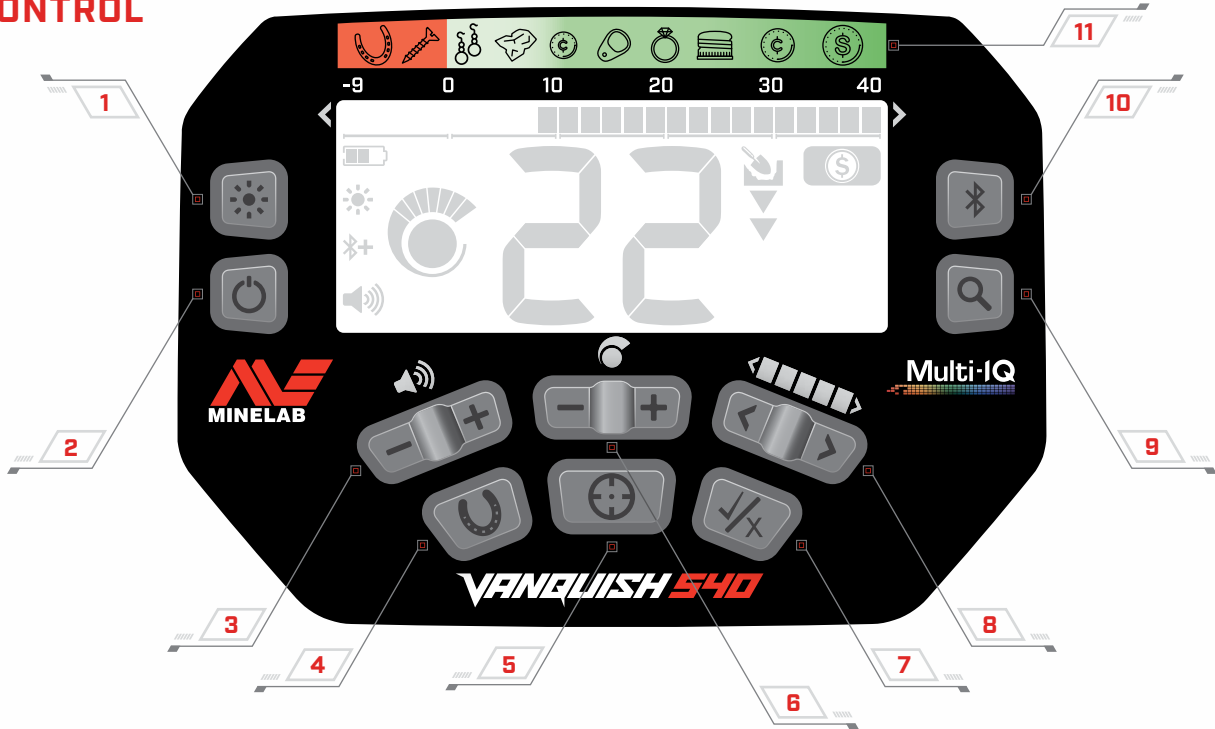

MGA KONTROL

MGA KONTROL

- | | |
|--------------------------|--------------------------------|
| 1 BACKLIGHT ON/OFF (540) | 7 ACCEPT/REJECT |
| 2 POWER ON/OFF | 8 DISCRIMINATION PATTERN EDIT |
| 3 VOLUME ADJUST | 9 SEARCH MODE |
| 4 ALL METAL* | 10 BLUETOOTH ON/OFF (540) |
| 5 PINPOINT | 11 TARGET IDENTIFICATION GUIDE |
| 6 SENSITIVITY ADJUST | |

DISPLAY

- | | |
|------------------------------|---------------------------------|
| 12 BATTERY LEVEL | 18 TARGET IDENTIFICATION NUMBER |
| 13 BACKLIGHT INDICATOR (540) | 19 DEPTH GAUGE |
| 14 BLUETOOTH ON/OFF (540) | 20 SEARCH MODES |
| 15 VOLUME LEVEL | 21 DISCRIMINATION SEGMENTS |
| 16 SENSITIVITY LEVEL | 22 PINPOINT INDICATOR |
| 17 IRON BIAS INDICATOR | |